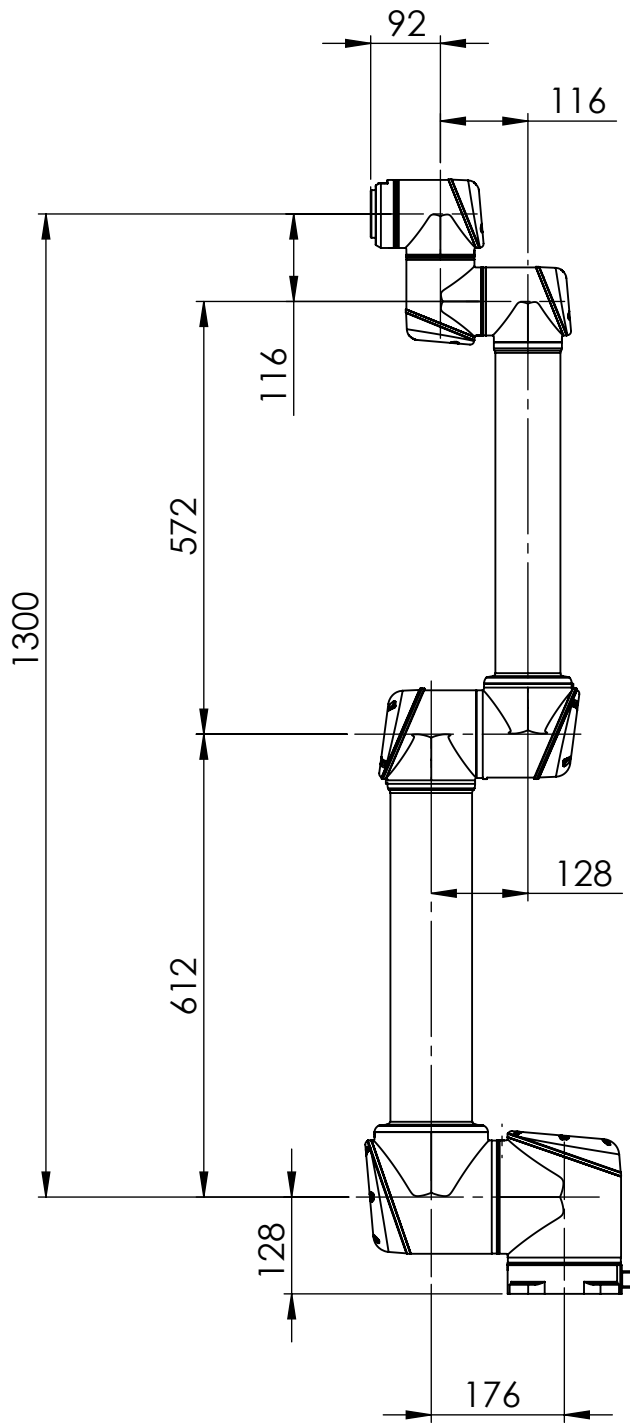

UR10 working area, top view

UR10 working area, side view

 UNIVERSAL ROBOTS	
<small>TEL: +45 89 93 89 89 FAX: +45 38 79 89 89 WEB: universal-robots.com</small>	
<small>TITLE:</small> Working area UR10 CB3	
<small>DATE:</small>	
<small>Status change date:</small>	
<small>DWG NO.</small>	<small>REV.</small>
100400	0

All dimension is in mm
For public use

UNIVERSAL ROBOTS

TEL: +45 89 93 89 89 FAX: +45 38 79 89 89 WEB: universal-robots.com

TITLE:

Working area UR10 CB3

DATE

Status change date:

DWG NO.