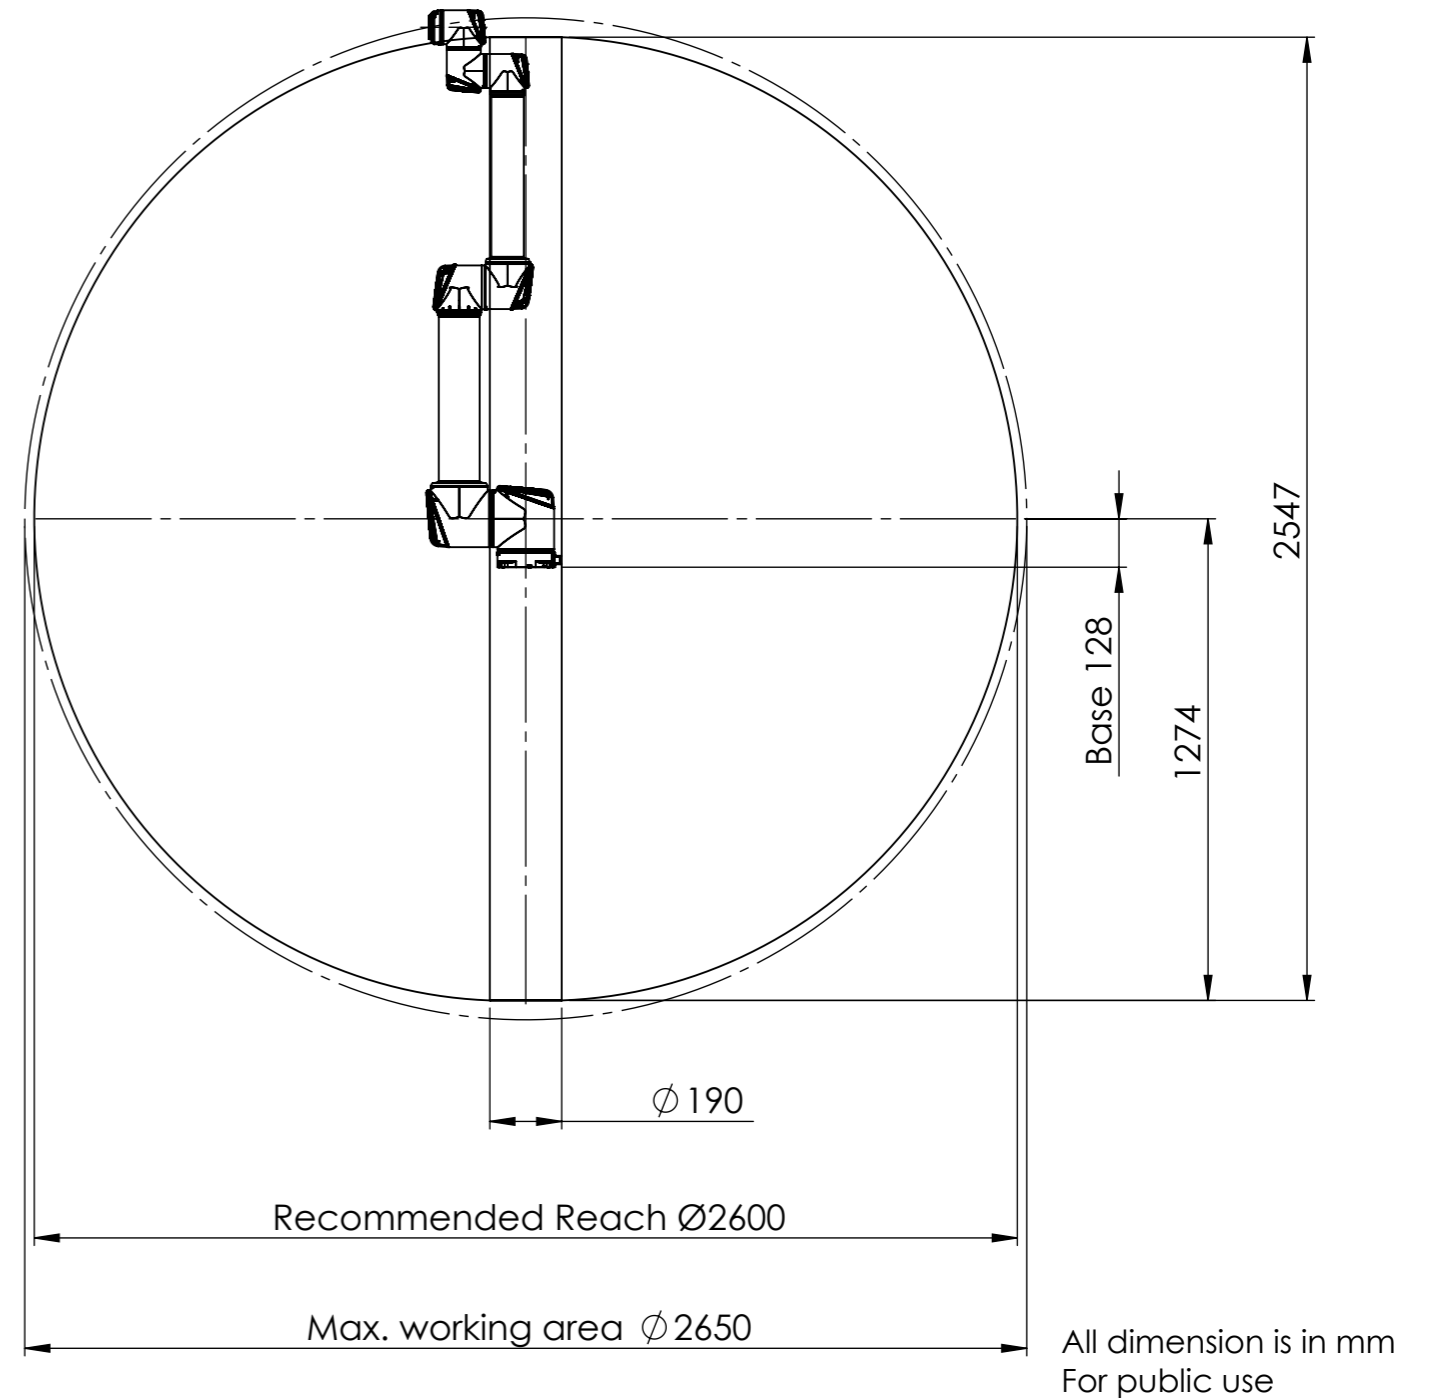

UR10 working area, top view

UR10 working area, side view

 UNIVERSAL ROBOTS	
<small>TEL: +45 89 93 89 89 FAX: +45 38 79 89 89 WEB: universal-robots.com</small>	
<small>TITLE:</small> Working area UR10 CB3	
<small>DATE:</small>	
<small>Status change date:</small>	
<small>DWG NO.</small>	<small>REV.</small>
100400	0

All dimension is in mm
For public use

UNIVERSAL ROBOTS

TEL: +45 89 93 89 89 FAX: +45 38 79 89 89 WEB: universal-robots.com

TITLE:

Working area UR10 CB3

DATE

Status change date:

DWG NO.