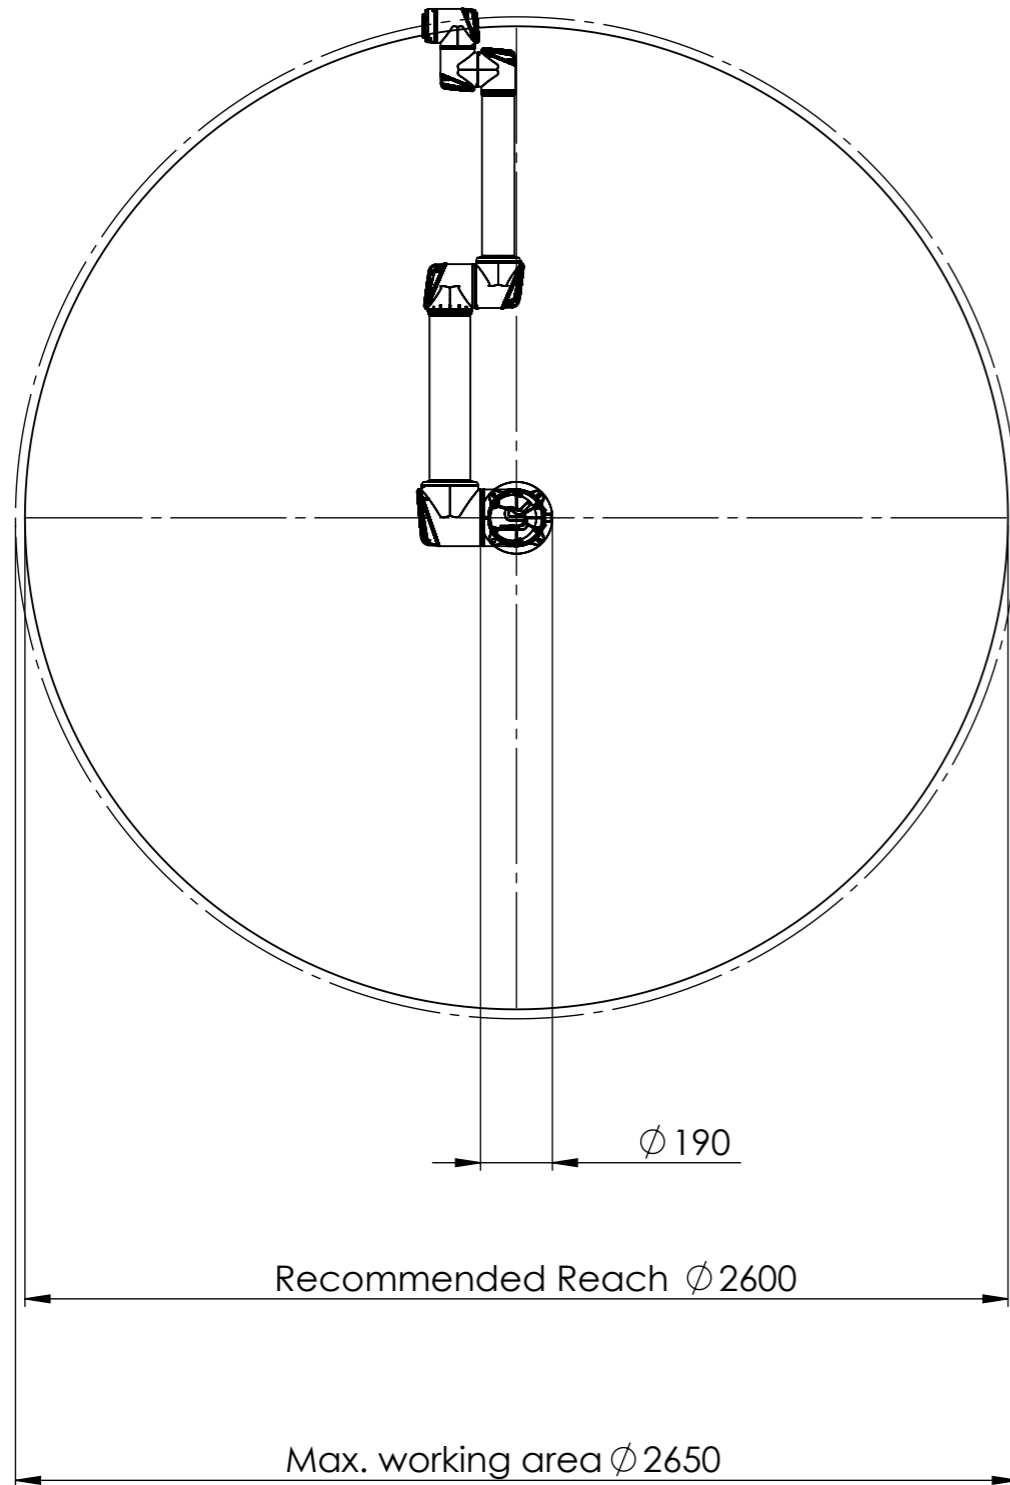

UR10 working area, top view

UR10 working area, side view

 UNIVERSAL ROBOTS	
<small>TEL: +45 89 93 89 89 FAX: +45 38 79 89 89 WEB: universal-robots.com</small>	
<small>TITLE:</small> Working area UR10 CB3	
<small>DATE:</small>	
<small>Status change date:</small>	
<small>DWG NO.</small>	<small>REV.</small>
100400	0

All dimension is in mm
For public use

UNIVERSAL ROBOTS

TEL: +45 89 93 89 89 FAX: +45 38 79 89 89 WEB: universal-robots.com

TITLE:

Working area UR10 CB3

DATE

Status change date:

DWG NO.